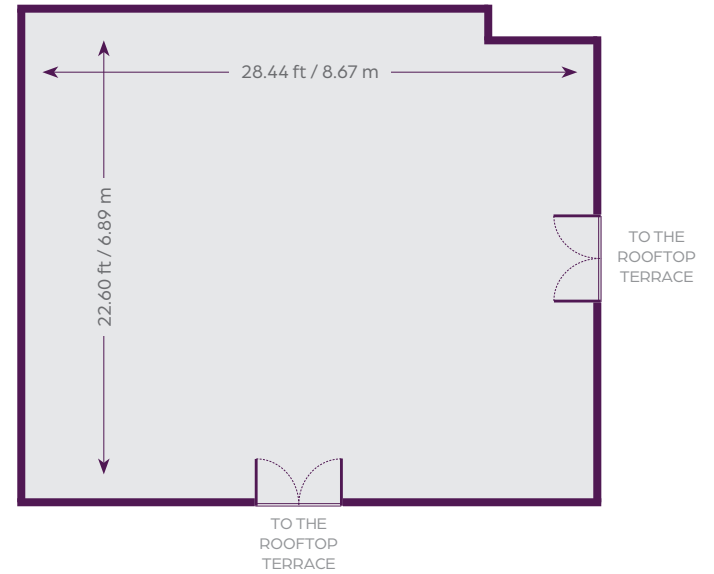

GUANACASTE

Dimensions: 1,915 ft² / 178 m²
Height : 10.82 ft / 3.3 m

Dimensions					Ceiling Height	
Room Name	ft ²	ft	m ²	m	ft	m
Guanacaste	1,915	66.60 x 28.83	178	20.3 x 8.79	10.82	3.3

Capacities				
Reception	Theater	U-Shape	Classroom	Banquet
100	88	36	80	80

PAPAGAYO

Dimensions: 635 ft² / 59 m²
Height : 10.82 ft / 3.3 m

Dimensions					Ceiling Height	
Room Name	ft ²	ft	m ²	m	ft	m
Papagayo	635	28.44 x 22.60	59	8.67 x 6.89	10.82	3.3

Capacities				
Reception	Theater	U-Shape	Classroom	Banquet
20	30	18	16	30