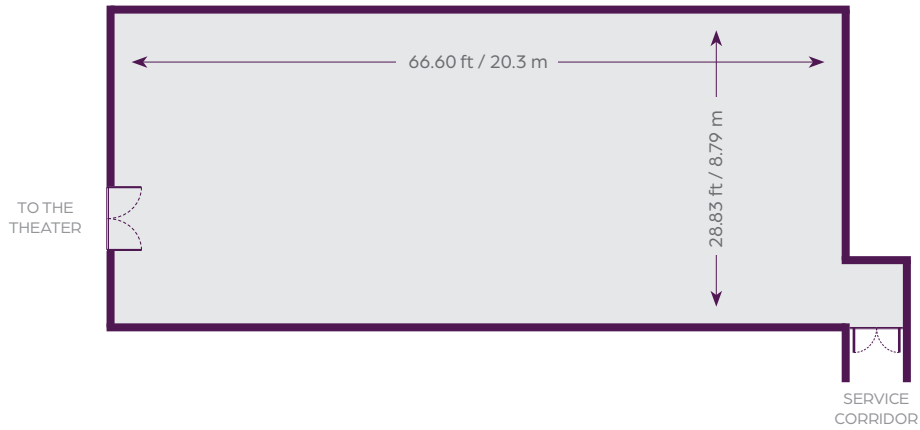

GUANACASTE

Dimensions: 1,915 ft² / 178 m²
Height : 10.82 ft / 3.3 m

Dimensions					Ceiling Height	
Room Name	ft ²	ft	m ²	m	ft	m
Guanacaste	1,915	66.60 x 28.83	178	20.3 x 8.79	10.82	3.3

Capacities				
Reception	Theater	U-Shape	Classroom	Banquet
100	88	36	80	80

PAPAGAYO

Dimensions: 635 ft² / 59 m²
Height : 10.82 ft / 3.3 m

Dimensions					Ceiling Height	
Room Name	ft ²	ft	m ²	m	ft	m
Papagayo	635	28.44 x 22.60	59	8.67 x 6.89	10.82	3.3

Capacities				
Reception	Theater	U-Shape	Classroom	Banquet
20	30	18	16	30