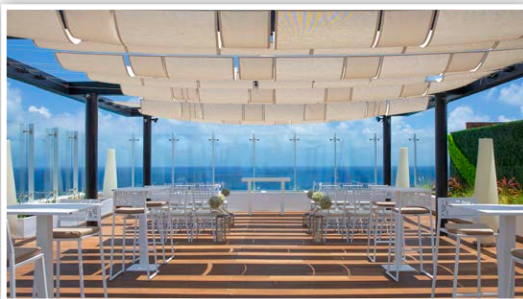

Ceremony | Maximum capacity: 80 | Décor can be added at an additional cost

SUNSET TERRACE (THEATER)

Ceremony | Maximum capacity: 100 | Décor and structures can be added at an additional cost

SKY TERRACE

Ceremony | Maximum capacity: 100 | Décor and structures can be added at an additional cost

Cocktail Locations

BEACH

Cocktail | Maximum capacity: 100 Décor and structures can be added at an additional cost

SUNRISE TERRACE (OCEAN VIEW)

Cocktail | Maximum capacity: 80 | Décor can be added at an additional cost