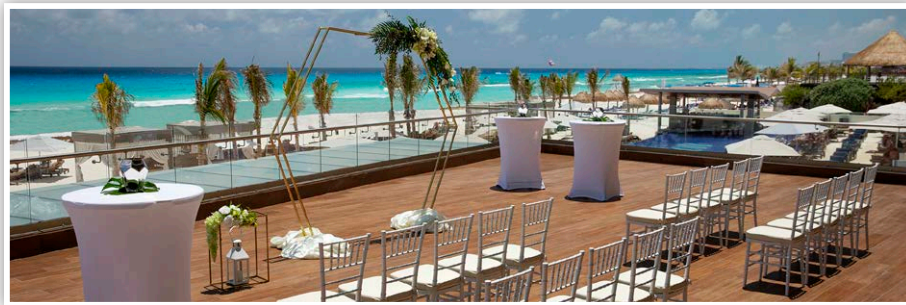

SUNRISE TERRACE (OCEAN VIEW)

Ceremony | Maximum capacity: 80 | Décor can be added at an additional cost