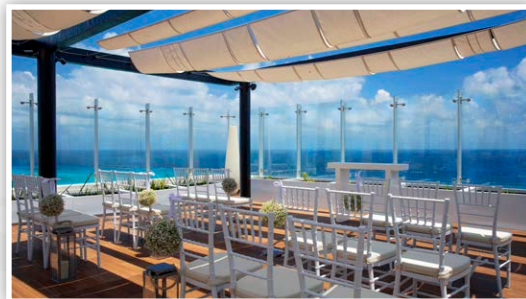

Cocktail Locations

BEACH

Cocktail | Maximum capacity: 100 Décor and structures can be added at an additional cost

SUNRISE TERRACE (OCEAN VIEW)

Cocktail | Maximum capacity: 80 | Décor can be added at an additional cost

SUNSET TERRACE (THEATER)

Cocktail | Maximum capacity: 100 | Décor and structures can be added at an additional cost

SKY TERRACE/LEVEL 18

Cocktail | Maximum capacity: 100 | Décor and structures can be added at an additional cost