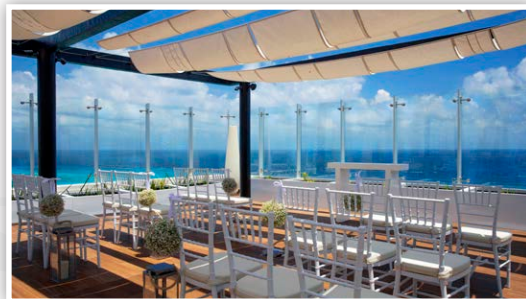

Ceremony | Maximum capacity: 80 | Décor can be added at an additional cost

SUNSET TERRACE (THEATER)

Ceremony | Maximum capacity: 100 | Décor and structures can be added at an additional cost

SKY TERRACE

Ceremony | Maximum capacity: 100 | Décor and structures can be added at an additional cost

Cocktail Locations

BEACH

Cocktail | Maximum capacity: 100 Décor and structures can be added at an additional cost

SUNRISE TERRACE (OCEAN VIEW)

Cocktail | Maximum capacity: 80 | Décor can be added at an additional cost

SUNSET TERRACE (THEATER)

Cocktail | Maximum capacity: 100 | Décor and structures can be added at an additional cost

SKY TERRACE/LEVEL 18

Cocktail | Maximum capacity: 100 | Décor and structures can be added at an additional cost