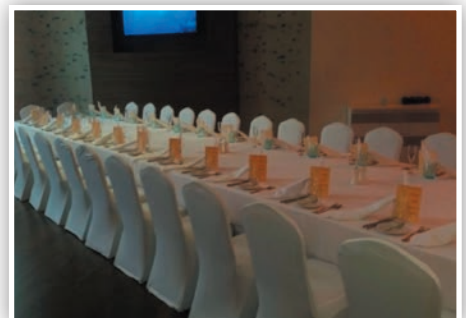

Semi-Private Locations

Mexicana Cantina | Mexican (Royalton Splash Punta Cana)

Semi-Private | Maximum capacity: 20

Existing tables and chairs used

Minimal décor can be added at an additional cost

Selections | Buffet

(Royalton Splash Punta Cana)

Semi-Private | Maximum capacity: 60

Existing tables and chairs used

Minimal décor can be added at an additional cost

Bella Cucina | Italian (Royalton Splash Punta Cana)

Semi-Private Reception | Maximum capacity: 20

Existing tables and chairs used | Minimal décor can be added at an additional cost

Under The Sea | Seafood (Royalton Splash Punta Cana)

Semi-Private Reception | Maximum capacity: 20

Existing tables and chairs used | Minimal décor can be added at an additional cost

Diamond Club Beach

Private Reception | Maximum capacity: 120 | Not available before 7:00pm

Includes tables with white linens & white covered chairs | Décor can be added at an additional cost

Plaza Lobby

Private Reception | Maximum capacity: 100 | Each side can seat up to 50 on each platform