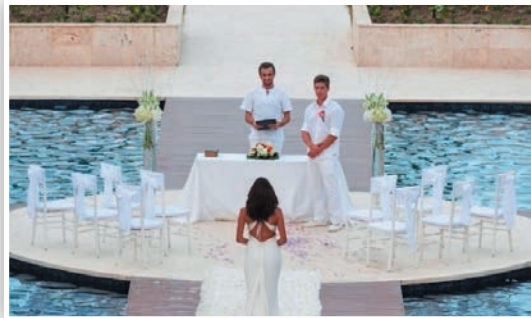

Plaza Lobby Circle at Royalton Punta Cana

Ceremony | Maximum capacity: 10 | No structure included