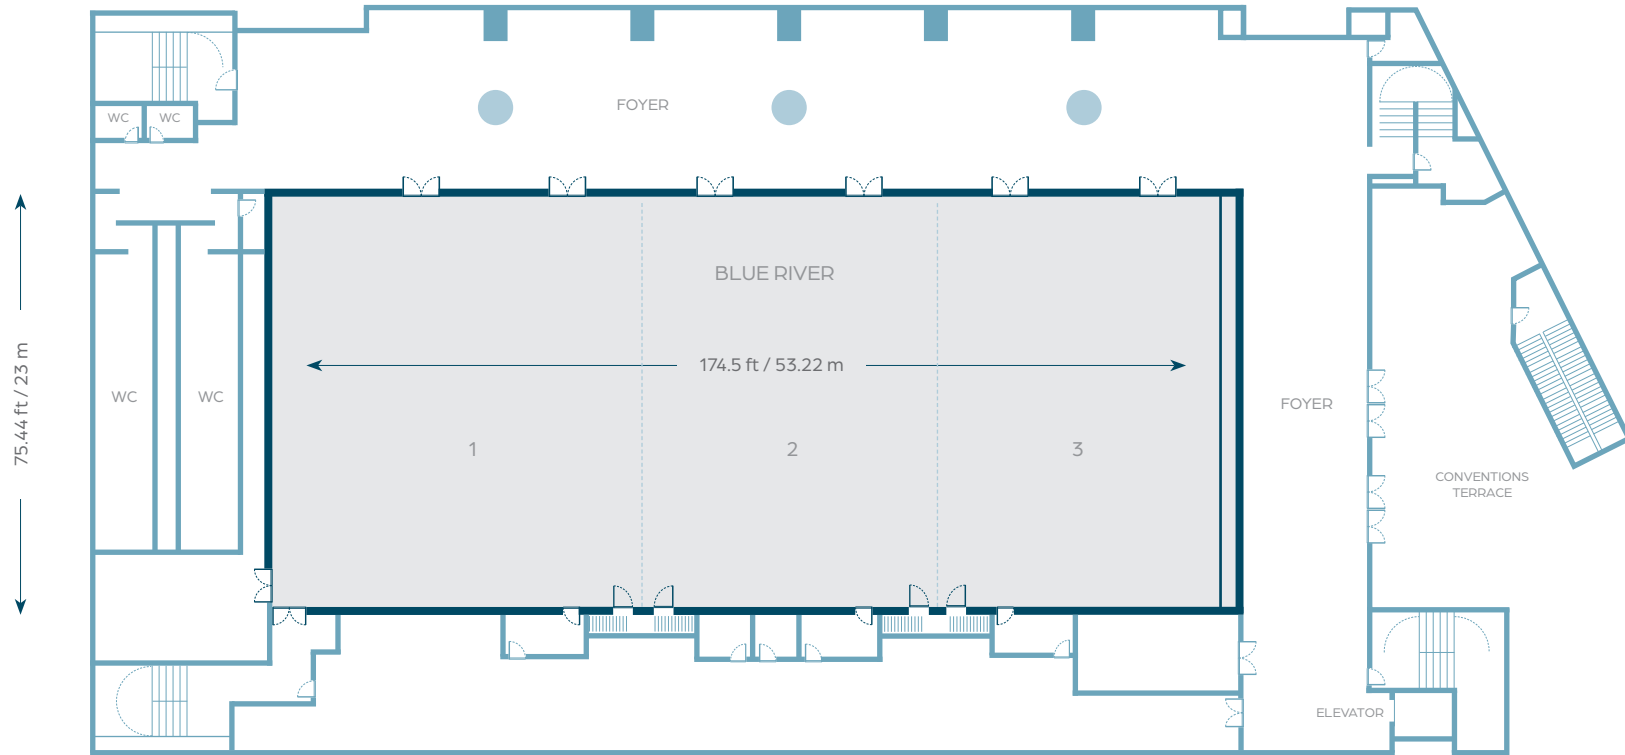

CONVENTION CENTER

Dimensions: 13,163.98 ft² / 1,223.60 m²
 Height: 7.60 ft / 24.93 m

FIRST FLOOR

Room Name	Dimensions				Ceiling Height		Capacities				
	ft ²	ft	m ²	m	ft	m	Theater	Classroom	Banquet	Cocktail	U Shape
BLUE RIVER	13,163.98	174.5 x 75.44	1,223.60	53.22 x 23	7.60	24.93	1,300	920	960	1,300	N/A
BLUE RIVER 1	3,934.35	52.15 x 75.44	365.7	15.9 x 23	7.60	24.93	320	260	240	320	76
BLUE RIVER 2	4,107.56	54.45 x 75.44	381.8	16.6 x 23	7.60	24.93	320	260	240	320	76
BLUE RIVER 3	5,146.82	68.22 x 75.44	478.4	20.8 x 23	7.60	24.93	400	340	360	400	84
BLUE RIVER 1 + 2	8,017.16	106.27 x 75.44	745.2	32.4 x 23	7.60	24.93	600	520	540	600	96
BLUE RIVER 2 + 3	9,254.38	122.67 x 75.44	860.2	37.4 x 23	7.60	24.93	750	550	600	750	108

Room Name	Dimensions				Ceiling Height		Capacities				
	ft ²	ft	m ²	m	ft	m	Theater	Classroom	Banquet	Cocktail	U Shape
EMERALD 1	441.52	23.62 x 18.7	41.04	7.2 x 5.7	2.67	8.76	30	20	20	30	12
EMERALD 2	459.92	24.6 x 18.7	42.75	7.5 x 5.7	2.67	8.76	30	20	20	30	12
EMERALD 3	459.92	24.6 x 18.7	42.75	7.5 x 5.7	2.67	8.76	30	20	20	30	12
EMERALD 4	459.92	24.6 x 18.7	42.75	7.5 x 5.7	2.67	8.76	30	20	20	30	12
EMERALD 5	459.92	24.6 x 18.7	42.75	7.5 x 5.7	2.67	8.76	30	20	20	30	12
EMERALD 6	441.52	23.62 x 18.7	41.04	7.2 x 5.7	2.67	8.76	30	20	20	30	12
EMERALD 7	278.91	20.01 x 13.94	25.93	6.1 x 4.25 x 5.7	2.67	8.76	20	16	12	20	20
EMERALD 8	314.68	14.76 x 21.32	29.25	4.5 x 6.5 x 5.7	2.67	8.76	30	20	20	30	20
EMERALD 9	314.68	14.76 x 21.32	29.25	4.5 x 6.5 x 5.7	2.67	8.76	30	20	20	30	20
EMERALD 1+2	907.58	48.54 x 18.7	84.36	14.8 x 5.7	2.67	8.76	60	40	40	60	36
EMERALD 3+4	919.84	49.2 x 18.7	85.5	15 x 5.7	2.67	8.76	60	40	40	60	36
EMERALD 5+6	907.58	48.54 x 18.7	84.36	14.8 x 5.7	2.67	8.76	60	40	40	60	36