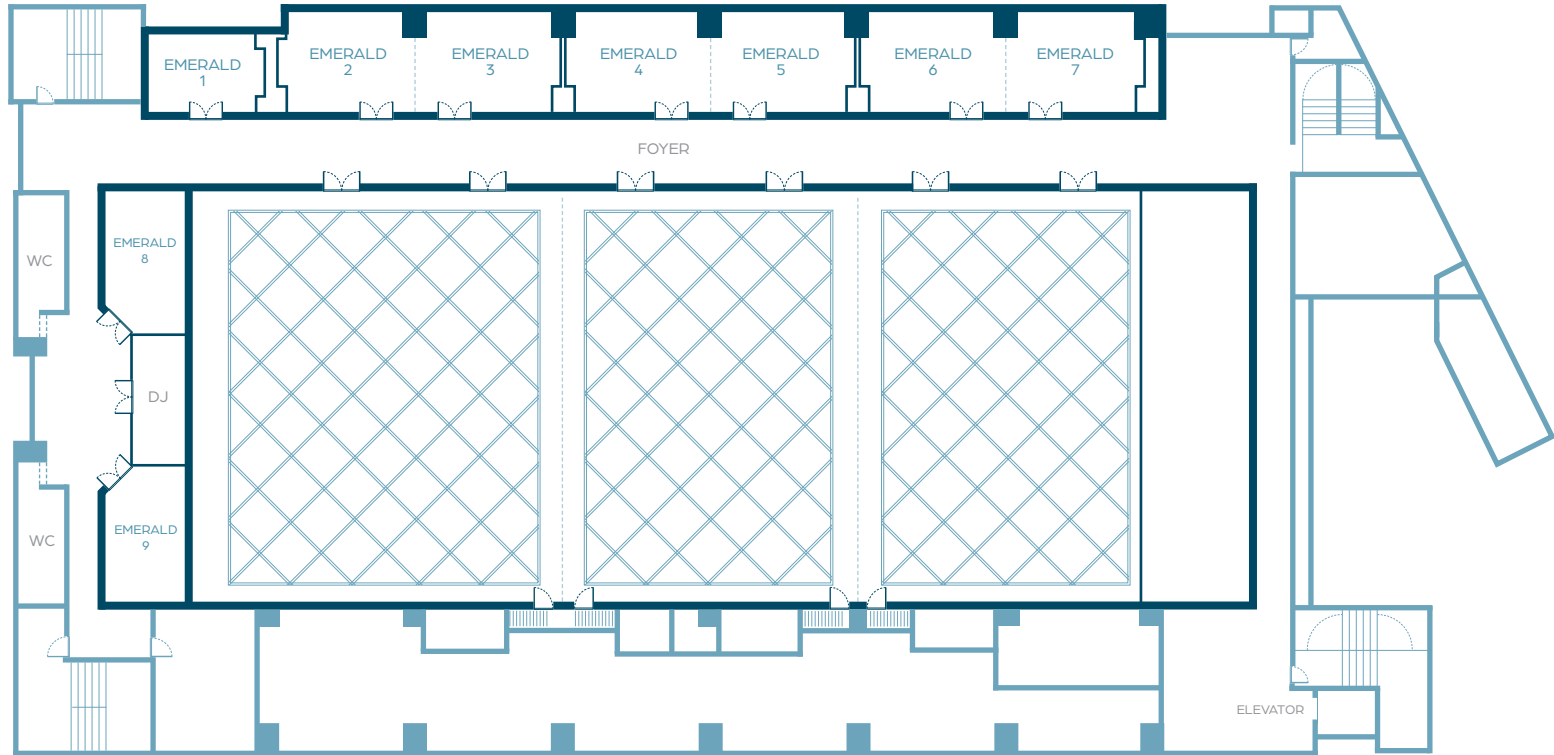

CONVENTION CENTER

Dimensions: 13,163.98 ft² / 1,223.60 m²
 Height: 7.60 ft / 24.93 m

FIRST FLOOR

Room Name	Dimensions				Ceiling Height		Capacities				
	ft ²	ft	m ²	m	ft	m	Theater	Classroom	Banquet	Cocktail	U Shape
BLUE RIVER	13,163.98	174.5 x 75.44	1,223.60	53.22 x 23	7.60	24.93	1,300	920	960	1,300	N/A
BLUE RIVER 1	3,934.35	52.15 x 75.44	365.7	15.9 x 23	7.60	24.93	320	260	240	320	76
BLUE RIVER 2	4,107.56	54.45 x 75.44	381.8	16.6 x 23	7.60	24.93	320	260	240	320	76
BLUE RIVER 3	5,146.82	68.22 x 75.44	478.4	20.8 x 23	7.60	24.93	400	340	360	400	84
BLUE RIVER 1 + 2	8,017.16	106.27 x 75.44	745.2	32.4 x 23	7.60	24.93	600	520	540	600	96
BLUE RIVER 2 + 3	9,254.38	122.67 x 75.44	860.2	37.4 x 23	7.60	24.93	750	550	600	750	108

Room Name	Dimensions				Ceiling Height		Capacities				
	ft ²	ft	m ²	m	ft	m	Theater	Classroom	Banquet	Cocktail	U Shape
EMERALD 1	441.52	23.62 x 18.7	41.04	7.2 x 5.7	2.67	8.76	30	20	20	30	12
EMERALD 2	459.92	24.6 x 18.7	42.75	7.5 x 5.7	2.67	8.76	30	20	20	30	12
EMERALD 3	459.92	24.6 x 18.7	42.75	7.5 x 5.7	2.67	8.76	30	20	20	30	12
EMERALD 4	459.92	24.6 x 18.7	42.75	7.5 x 5.7	2.67	8.76	30	20	20	30	12
EMERALD 5	459.92	24.6 x 18.7	42.75	7.5 x 5.7	2.67	8.76	30	20	20	30	12
EMERALD 6	441.52	23.62 x 18.7	41.04	7.2 x 5.7	2.67	8.76	30	20	20	30	12
EMERALD 7	278.91	20.01 x 13.94	25.93	6.1 x 4.25 x 5.7	2.67	8.76	20	16	12	20	20
EMERALD 8	314.68	14.76 x 21.32	29.25	4.5 x 6.5 x 5.7	2.67	8.76	30	20	20	30	20
EMERALD 9	314.68	14.76 x 21.32	29.25	4.5 x 6.5 x 5.7	2.67	8.76	30	20	20	30	20
EMERALD 1+2	907.58	48.54 x 18.7	84.36	14.8 x 5.7	2.67	8.76	60	40	40	60	36
EMERALD 3+4	919.84	49.2 x 18.7	85.5	15 x 5.7	2.67	8.76	60	40	40	60	36
EMERALD 5+6	907.58	48.54 x 18.7	84.36	14.8 x 5.7	2.67	8.76	60	40	40	60	36