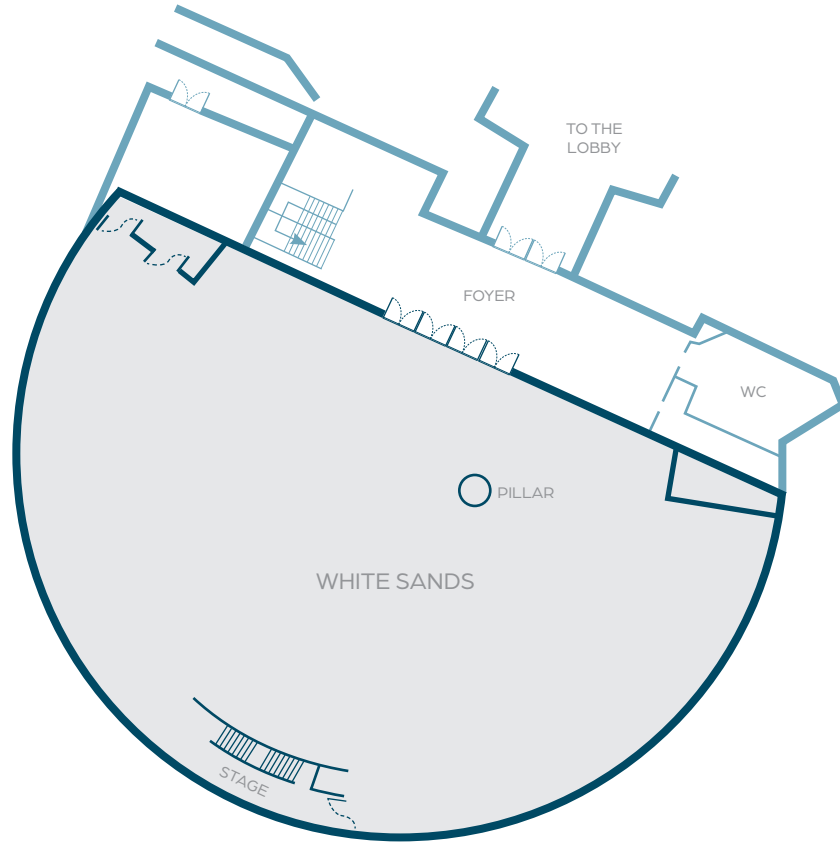

**WHITE SANDS**

Dimensions: 9,634 ft<sup>2</sup> / 895.03 m<sup>2</sup>  
Height : 12 ft / 3.66 m

Room Name	Dimensions				Ceiling Height		Capacities				
	ft <sup>2</sup>	ft	m <sup>2</sup>	m	ft	m	Theater	Classroom	Banquet	U Shape	Reception
White Sands	9,634	12	895.03	3.66	12	3.66	335	288	430	179	716
Foyer	1,830	12	170.01	3.66	12	3.66	-	-	-	-	136